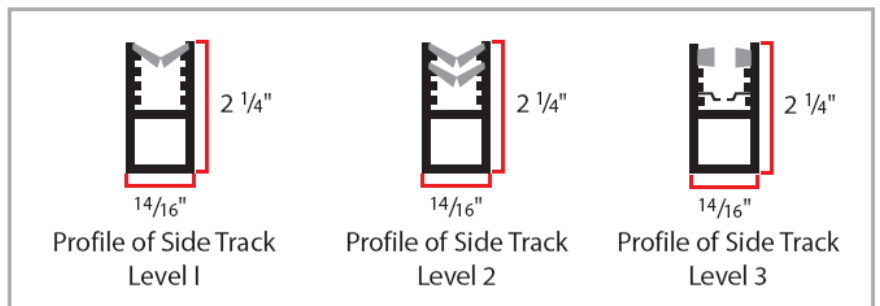

# 4000 Series Power Screen

**LIBERTY™  
SCREENS**

\*Recommended distance from bottom or top for mounting screw placement.

\*\*Several types of screen material available. See your dealer for details.

\*\*\*The 4000 Power Screen can span up to 18' in width and 16' in height.