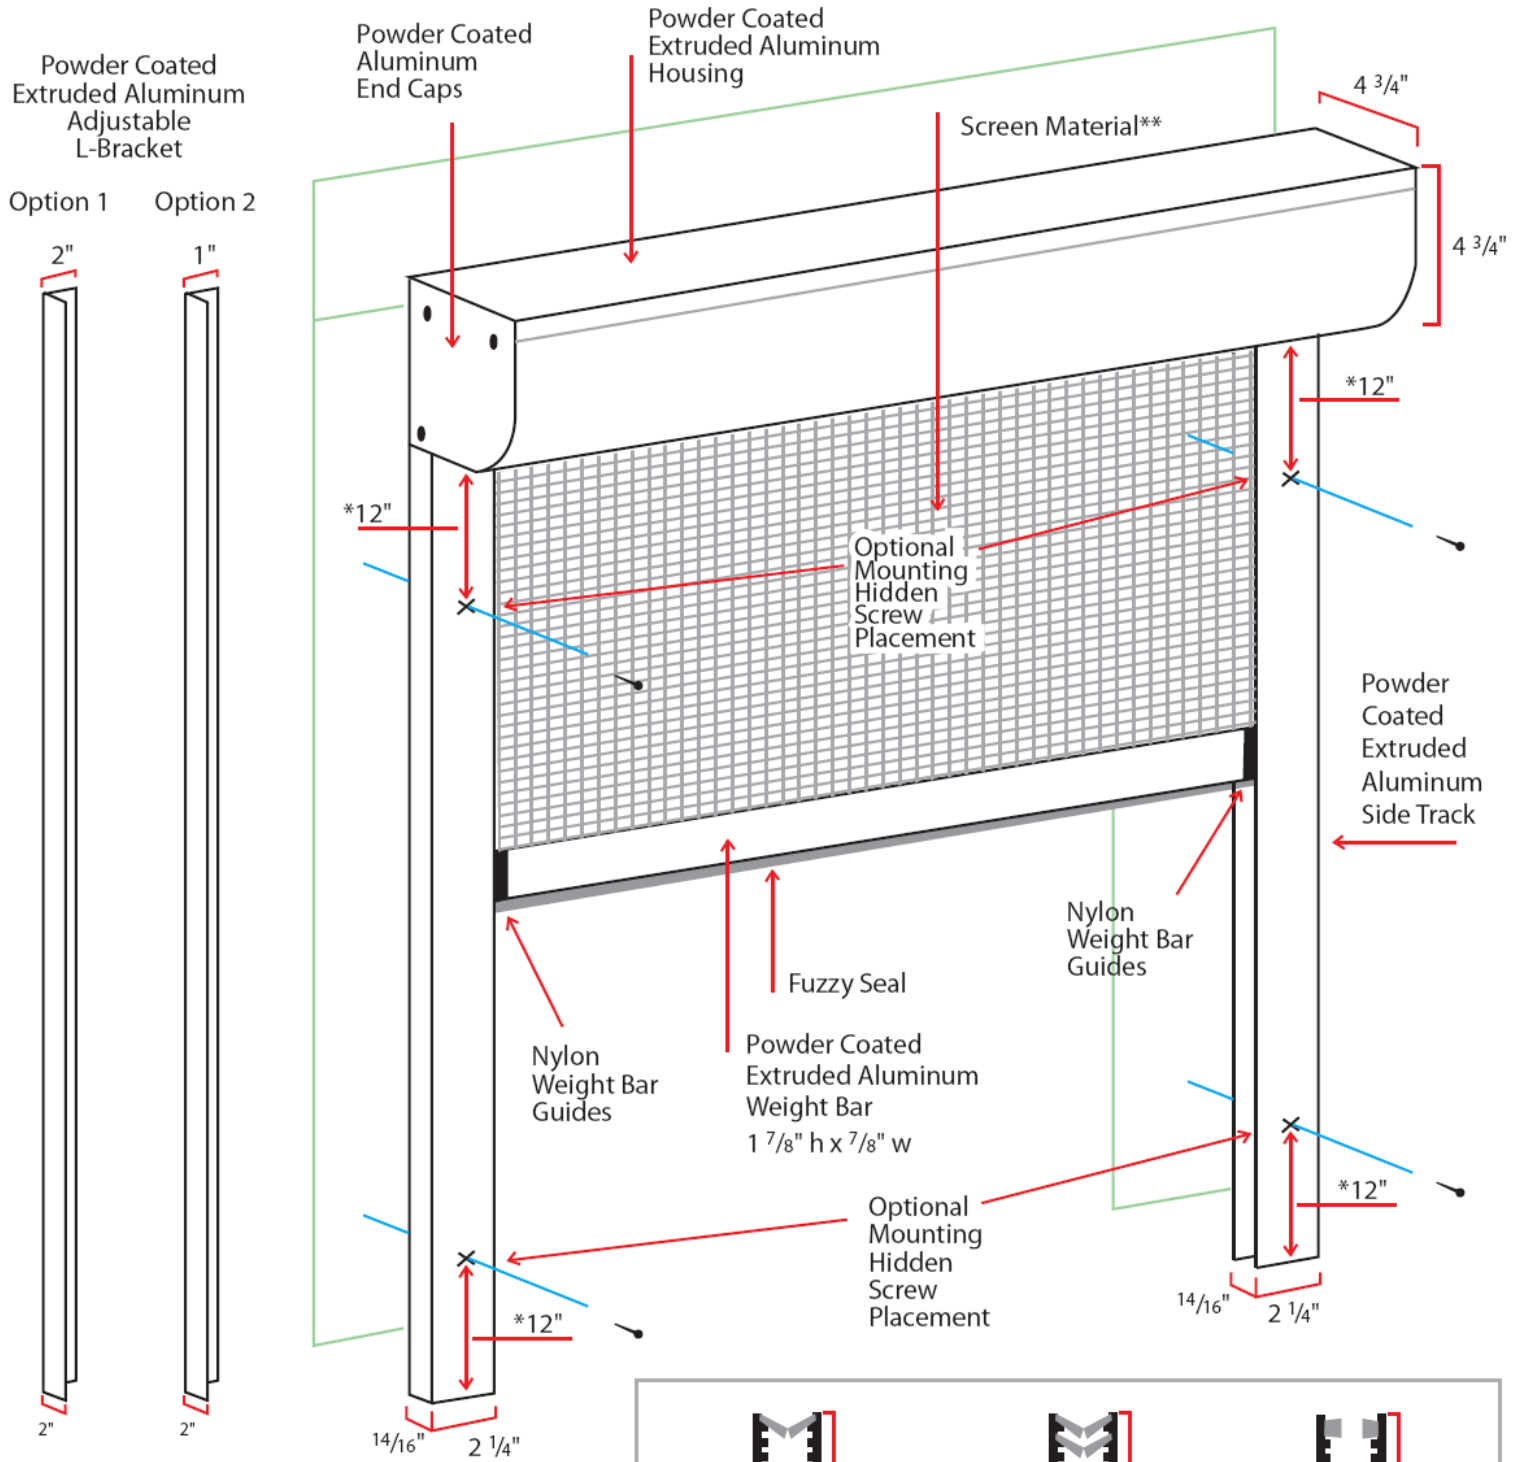

# 4000 Series Power Screen

**LIBERTY™  
SCREENS**

\*Recommended distance from bottom or top for mounting screw placement.

\*\*Several types of screen material available. See your dealer for details.

\*\*\*The 4000 Power Screen can span up to 18' in width and 16' in height.