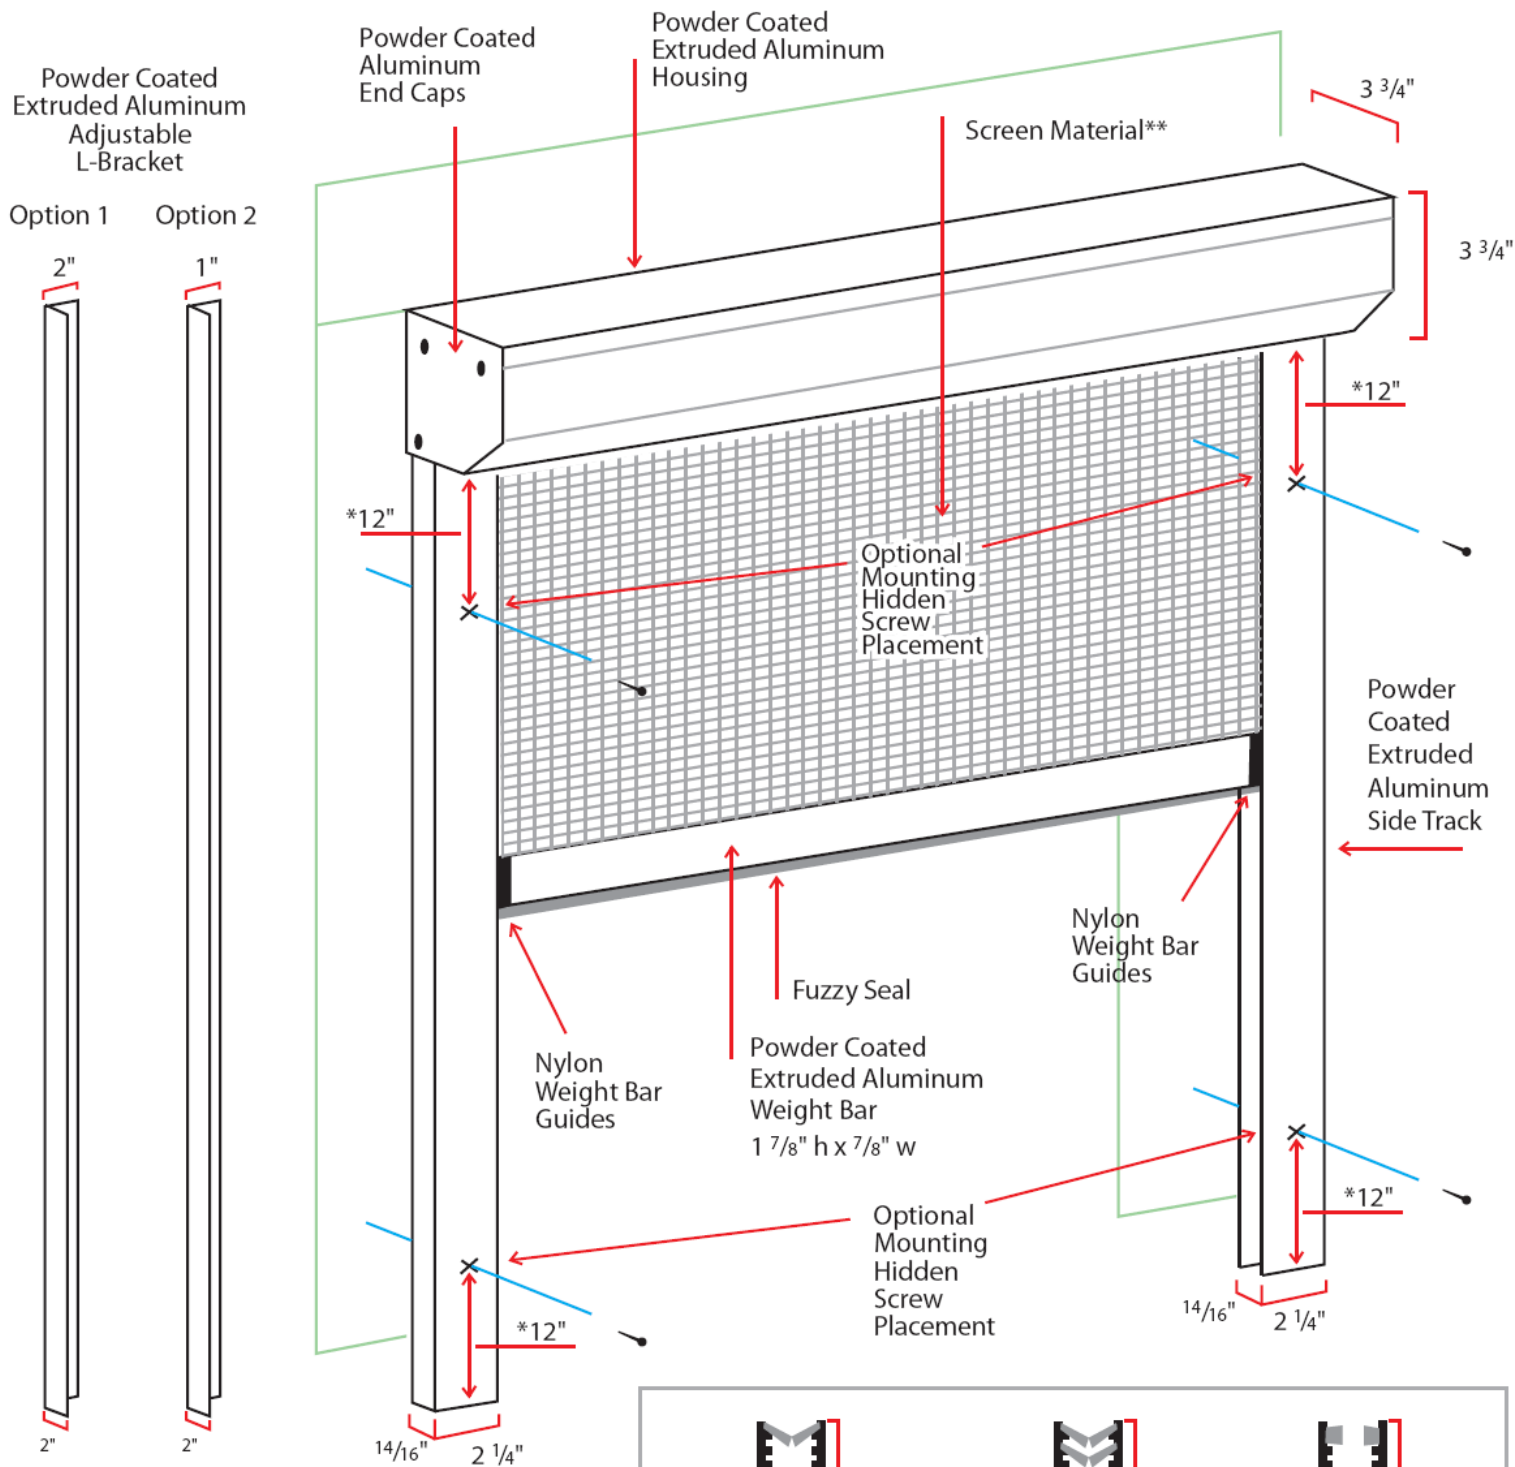

# 3000 Series Power Screen

**LIBERTY™  
SCREENS**

\*Recommended distance from bottom or top for mounting screw placement.

\*\*Several types of screen material available. See your dealer for details.

\*\*\*The 3000 Power Screen can span up to 12' in width and 14' in height.