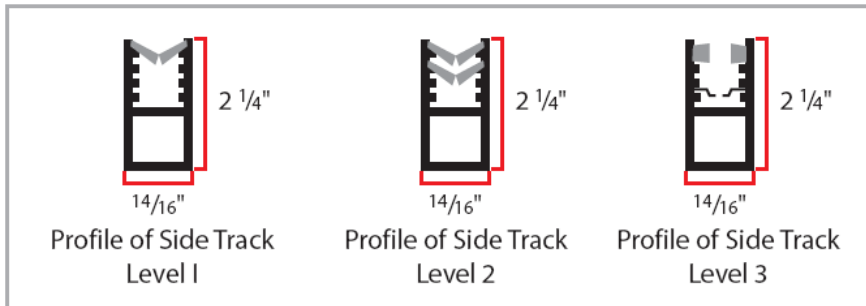

# 3000 Series Power Screen

**LIBERTY™  
SCREENS**

\*Recommended distance from bottom or top for mounting screw placement.

\*\*Several types of screen material available. See your dealer for details.

\*\*\*The 3000 Power Screen can span up to 12' in width and 14' in height.